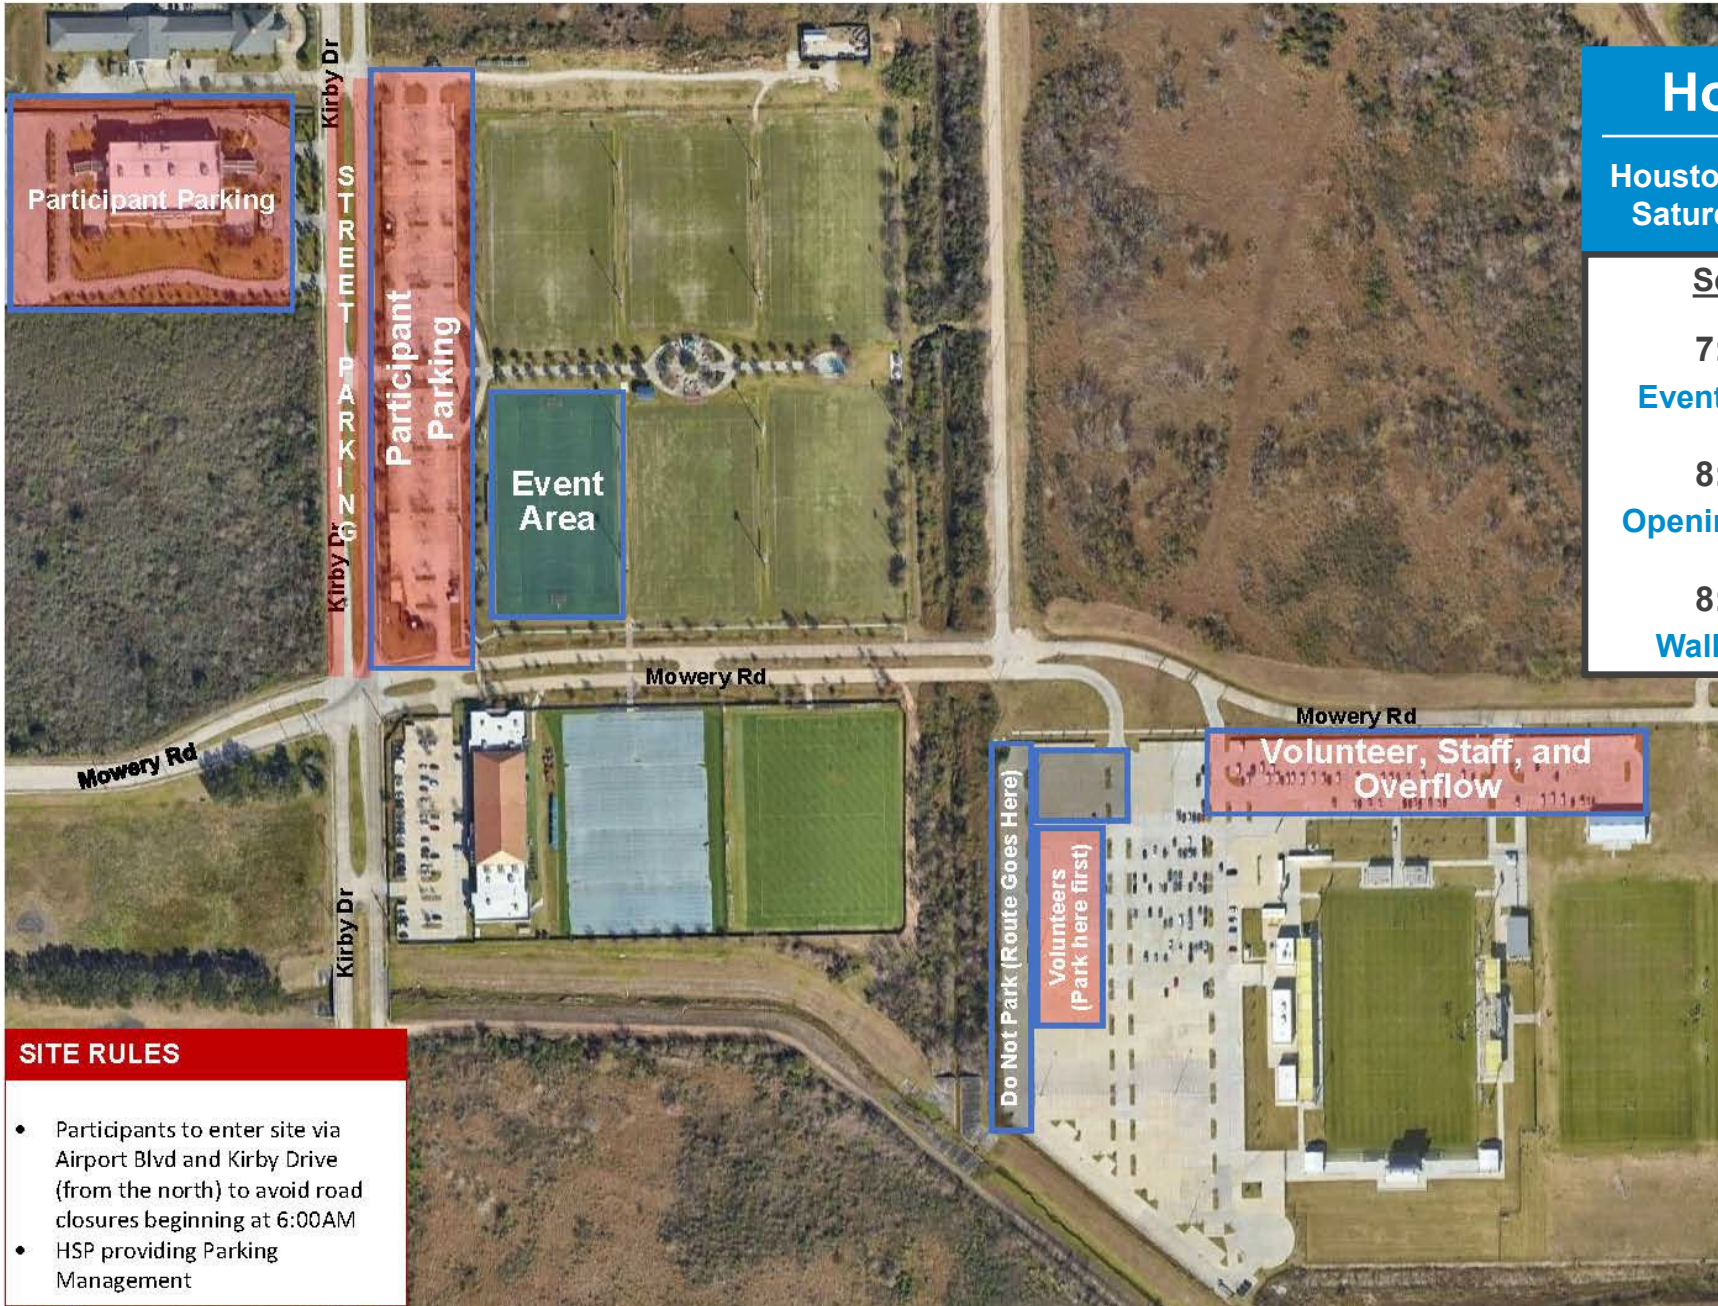

2024 St. Jude Walk/Run

Houston

Houston Sports Park
Saturday, Sept. 28

- Schedule:**
- 7:00 a.m.
Event Site Opens
 - 8:00 a.m.
Opening Ceremony
 - 8:30 a.m.
Walk/Run Start

SITE RULES

- Participants to enter site via Airport Blvd and Kirby Drive (from the north) to avoid road closures beginning at 6:00AM
- HSP providing Parking Management