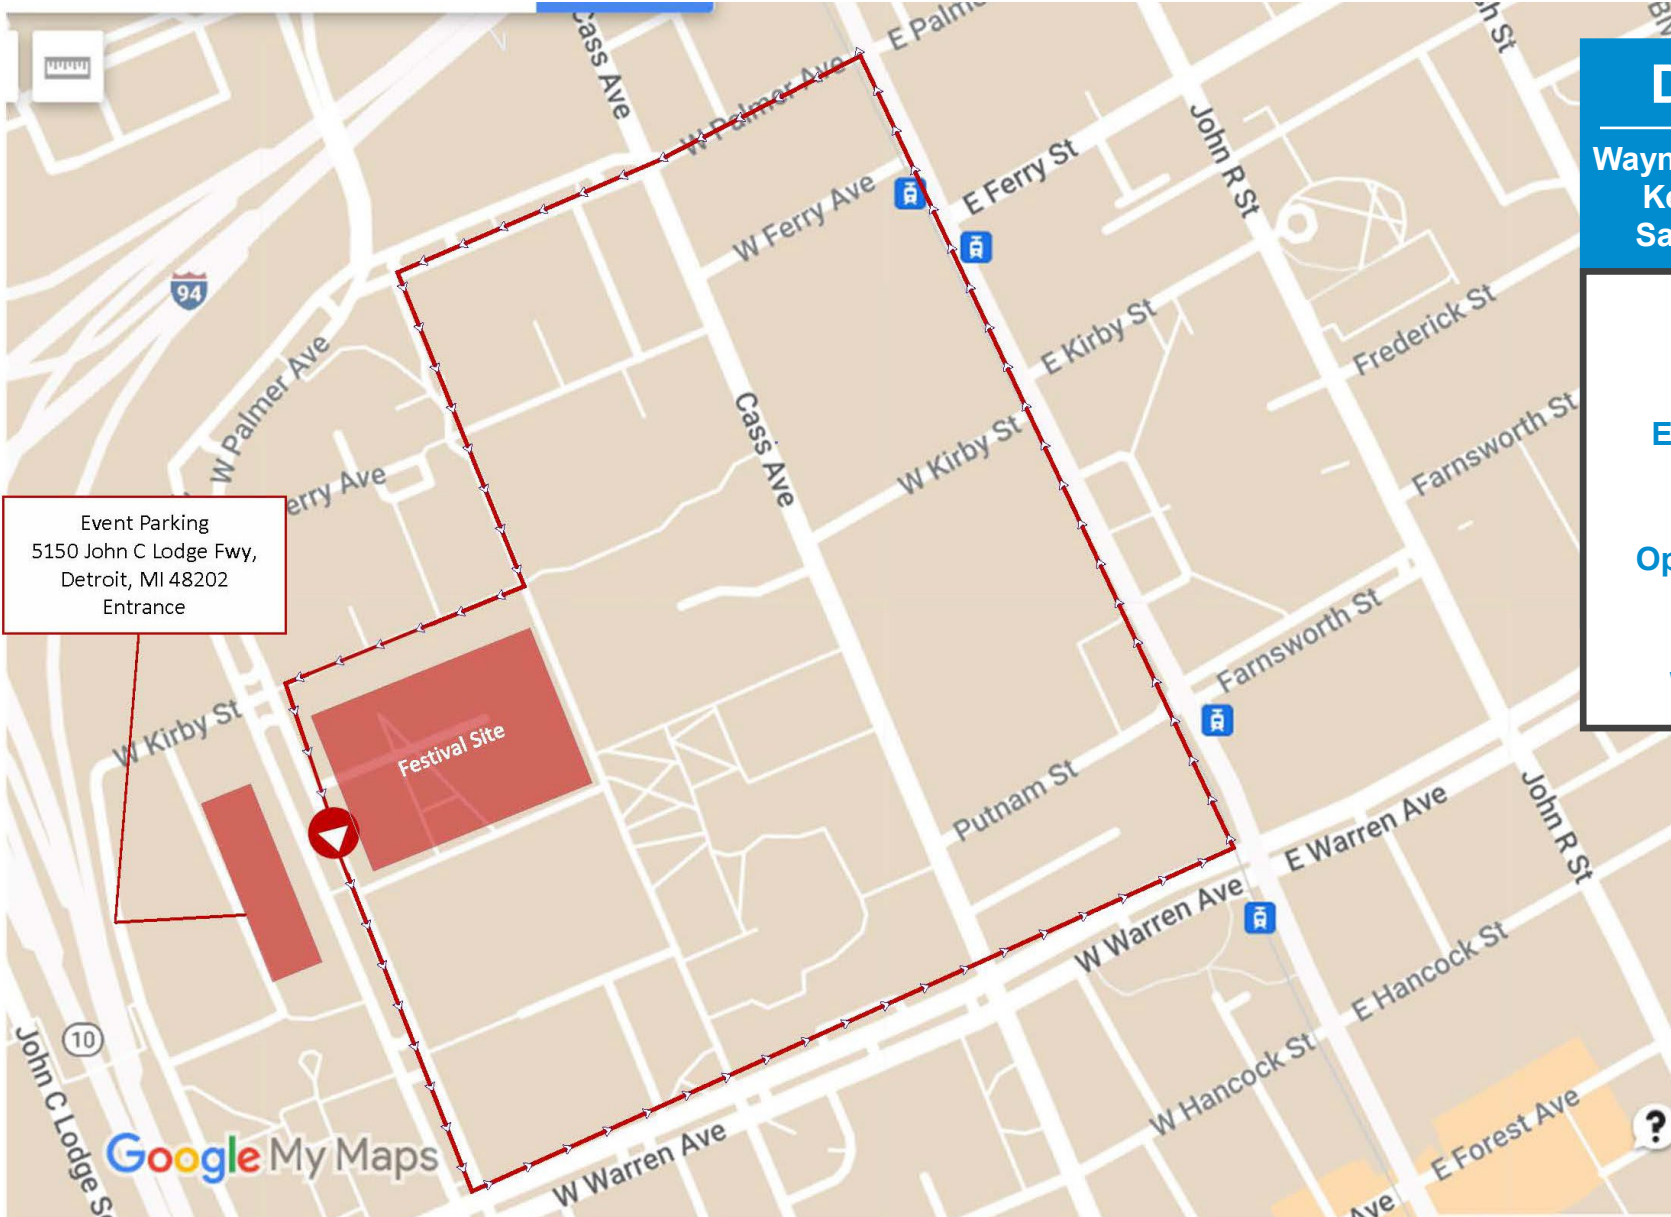

# 2024 St. Jude Walk/Run

Event Parking  
5150 John C Lodge Fwy,  
Detroit, MI 48202  
Entrance

**DETROIT**  
Wayne State University  
Keast Commons  
Saturday, Sept 14

**Schedule:**  
**8:30 a.m.**  
Event Site Opens  
**10:00 a.m.**  
Opening Ceremony  
**10:30 a.m.**  
Walk/Run Start