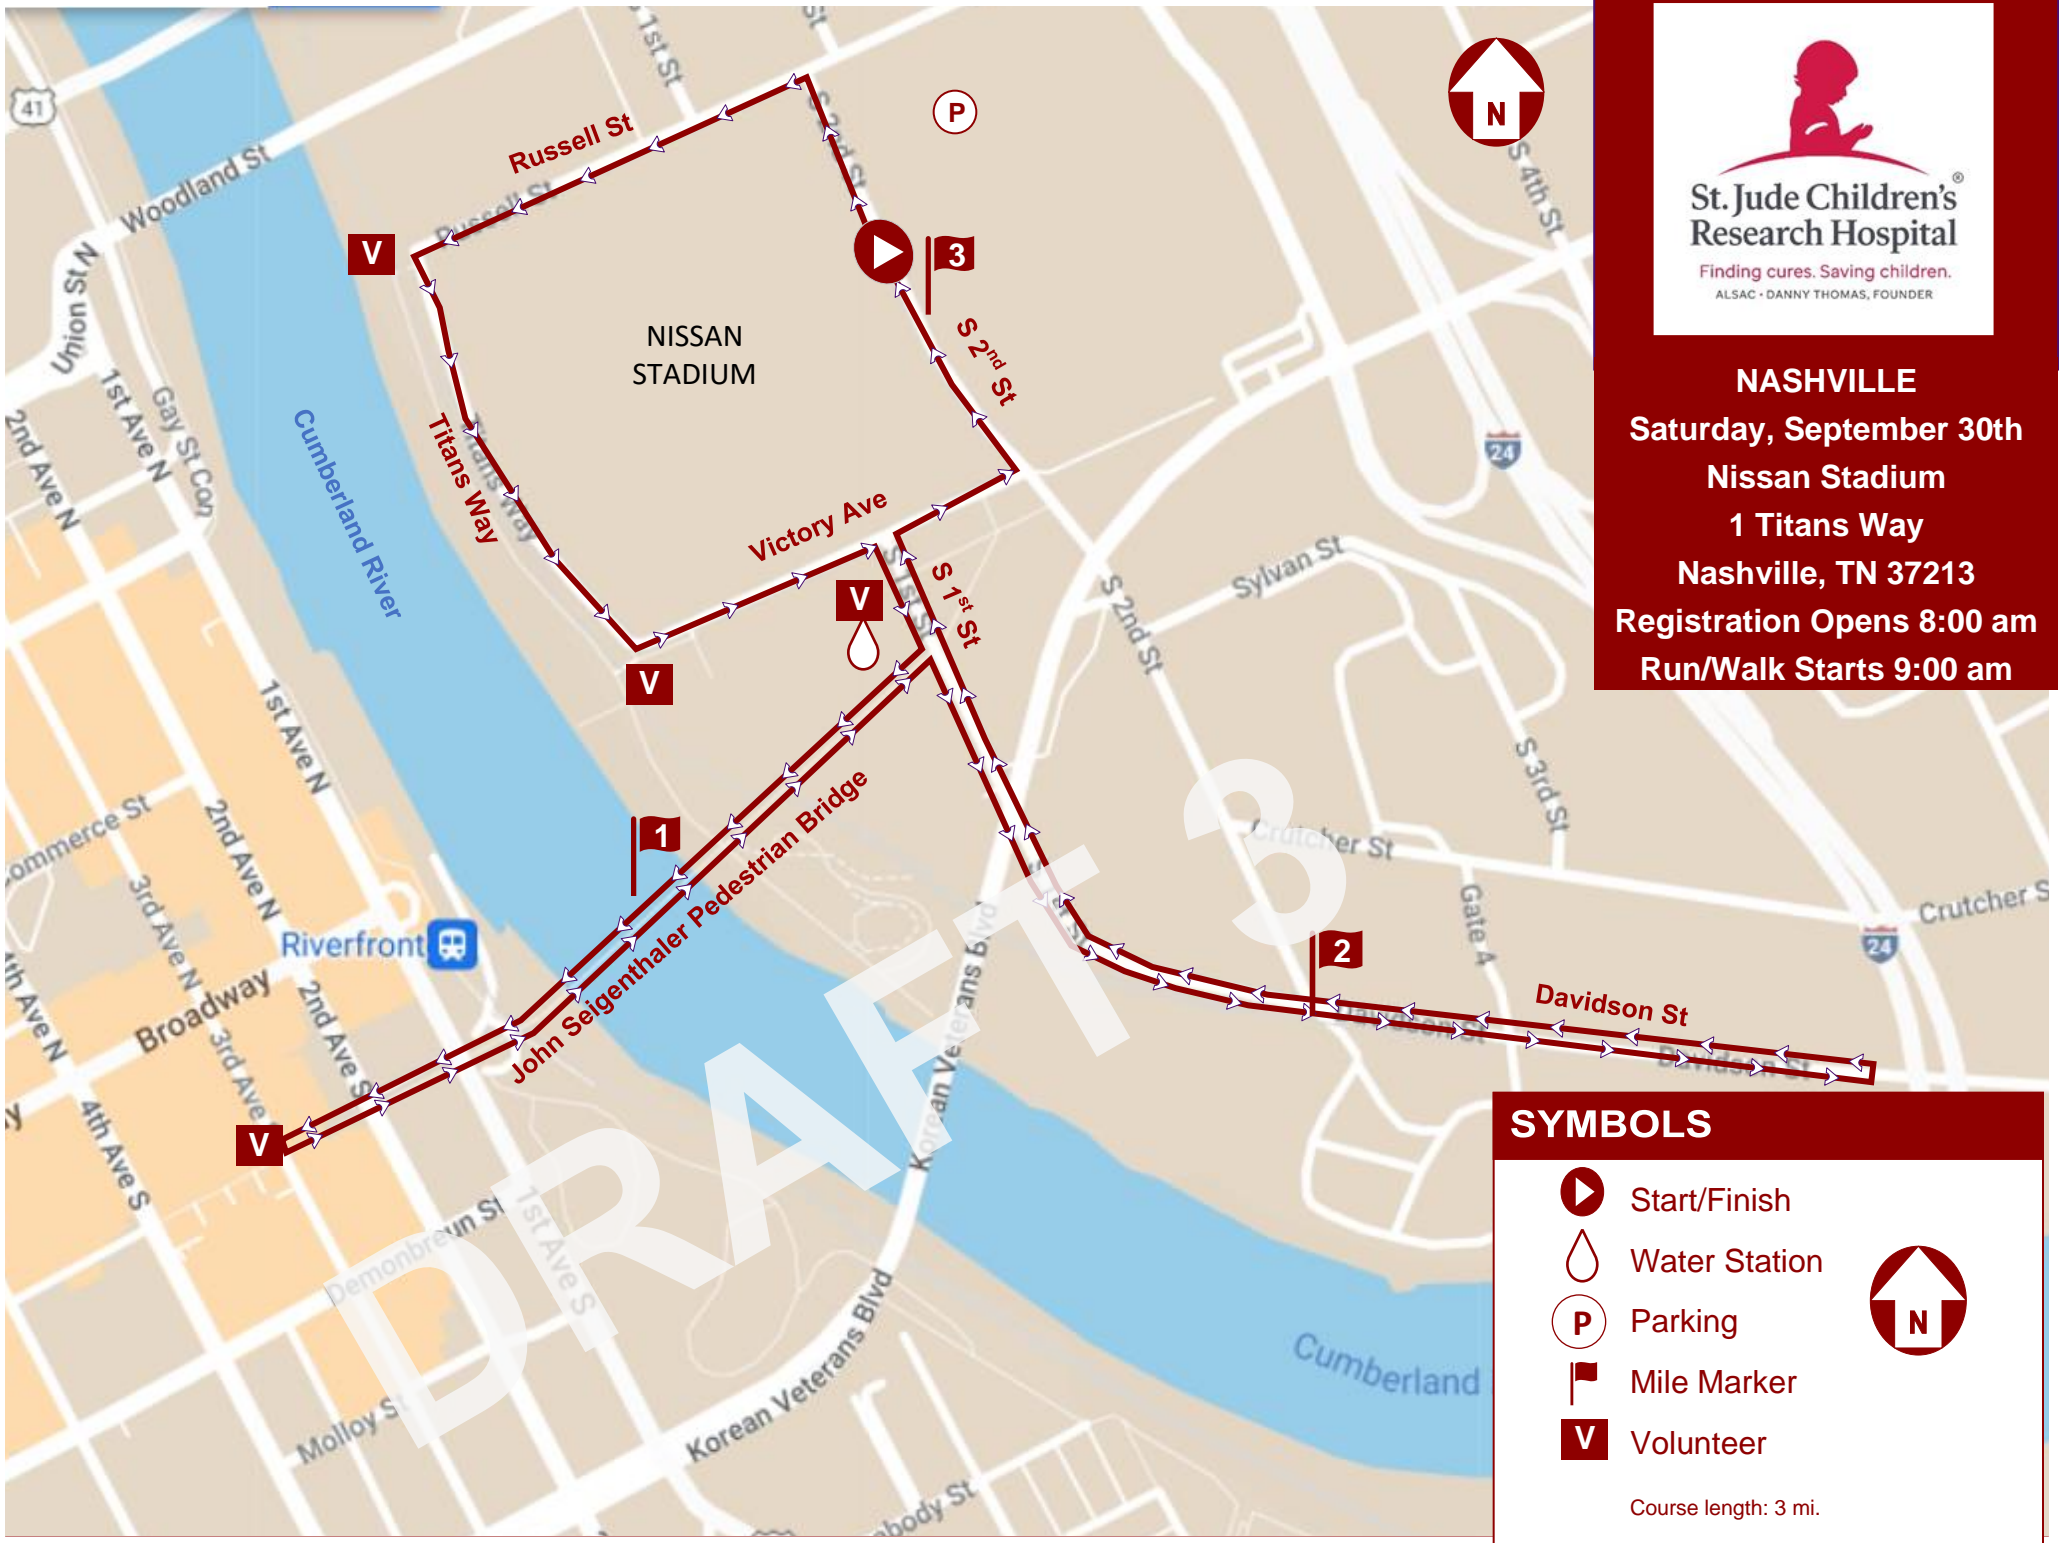

NASHVILLE
Saturday, September 30th
Nissan Stadium
1 Titans Way
Nashville, TN 37213
Registration Opens 8:00 am
Run/Walk Starts 9:00 am

SYMBOLS

- Start/Finish
- Water Station
- Parking
- Mile Marker
- Volunteer

North Arrow

Course length: 3 mi.