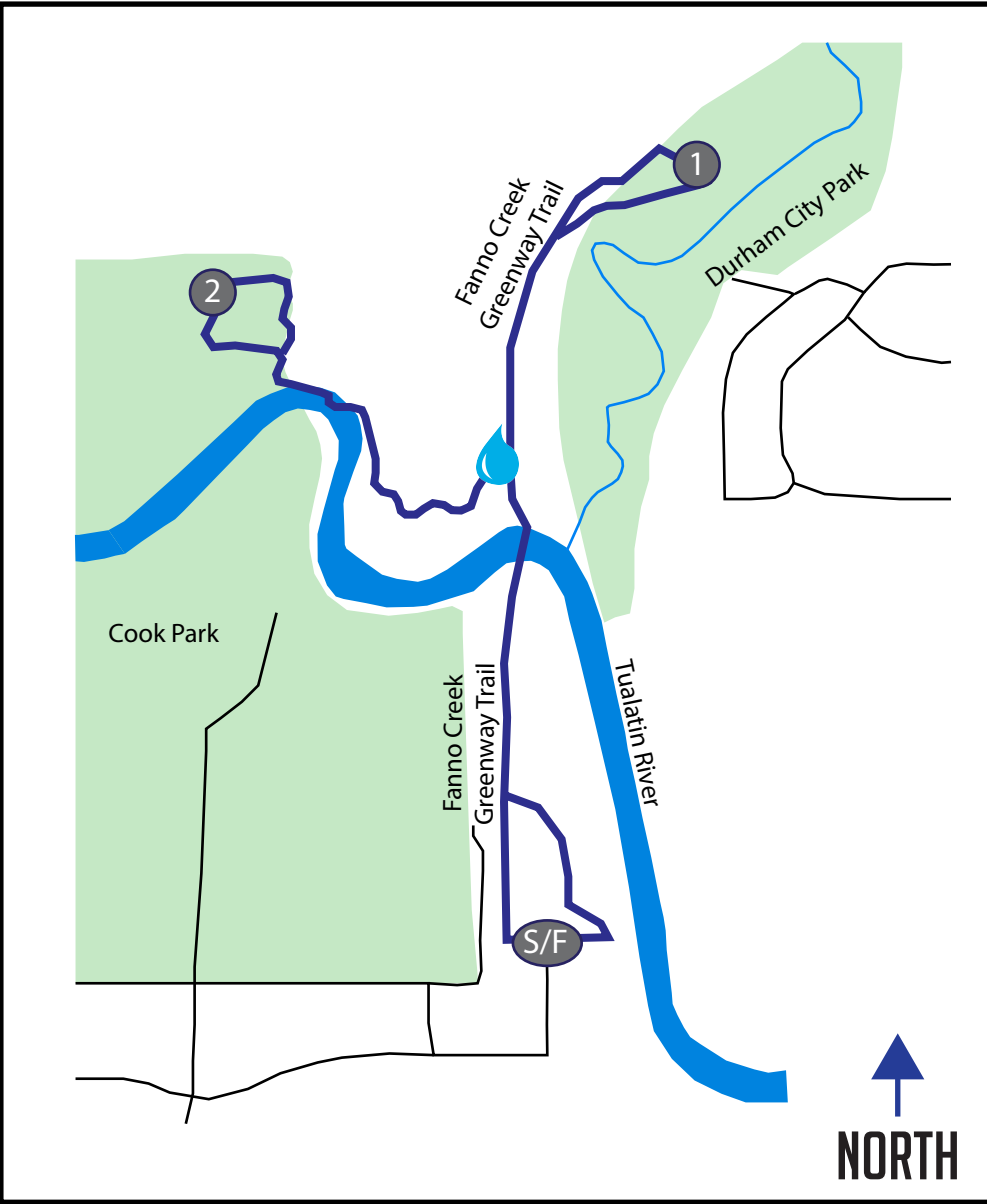

ST. JUDE PORTLAND WALK/RUN

START/FINISH ADDRESS: Tualatin Community Park, 8515 SW Tualatin Rd, Tualatin, OR 97062

DIRECTIONS

- 0.1 Turn RIGHT
- 0.2 Turn RIGHT onto Fanno Creek Greenway Trail
- 0.8 Slight RIGHT to stay on Fanno Creek Greenway Trail
- 1.4 Turn RIGHT
- ← 1.9 Turn LEFT
- ← 2.0 Turn LEFT
- 2.1 Turn RIGHT
- 2.5 Turn RIGHT Fanno Creek Greenway Trail
- 3.0 Arrive at Finish Line

 Water Stop

ELEVATION: 68FT/-68FT
NET: +/- 0FT