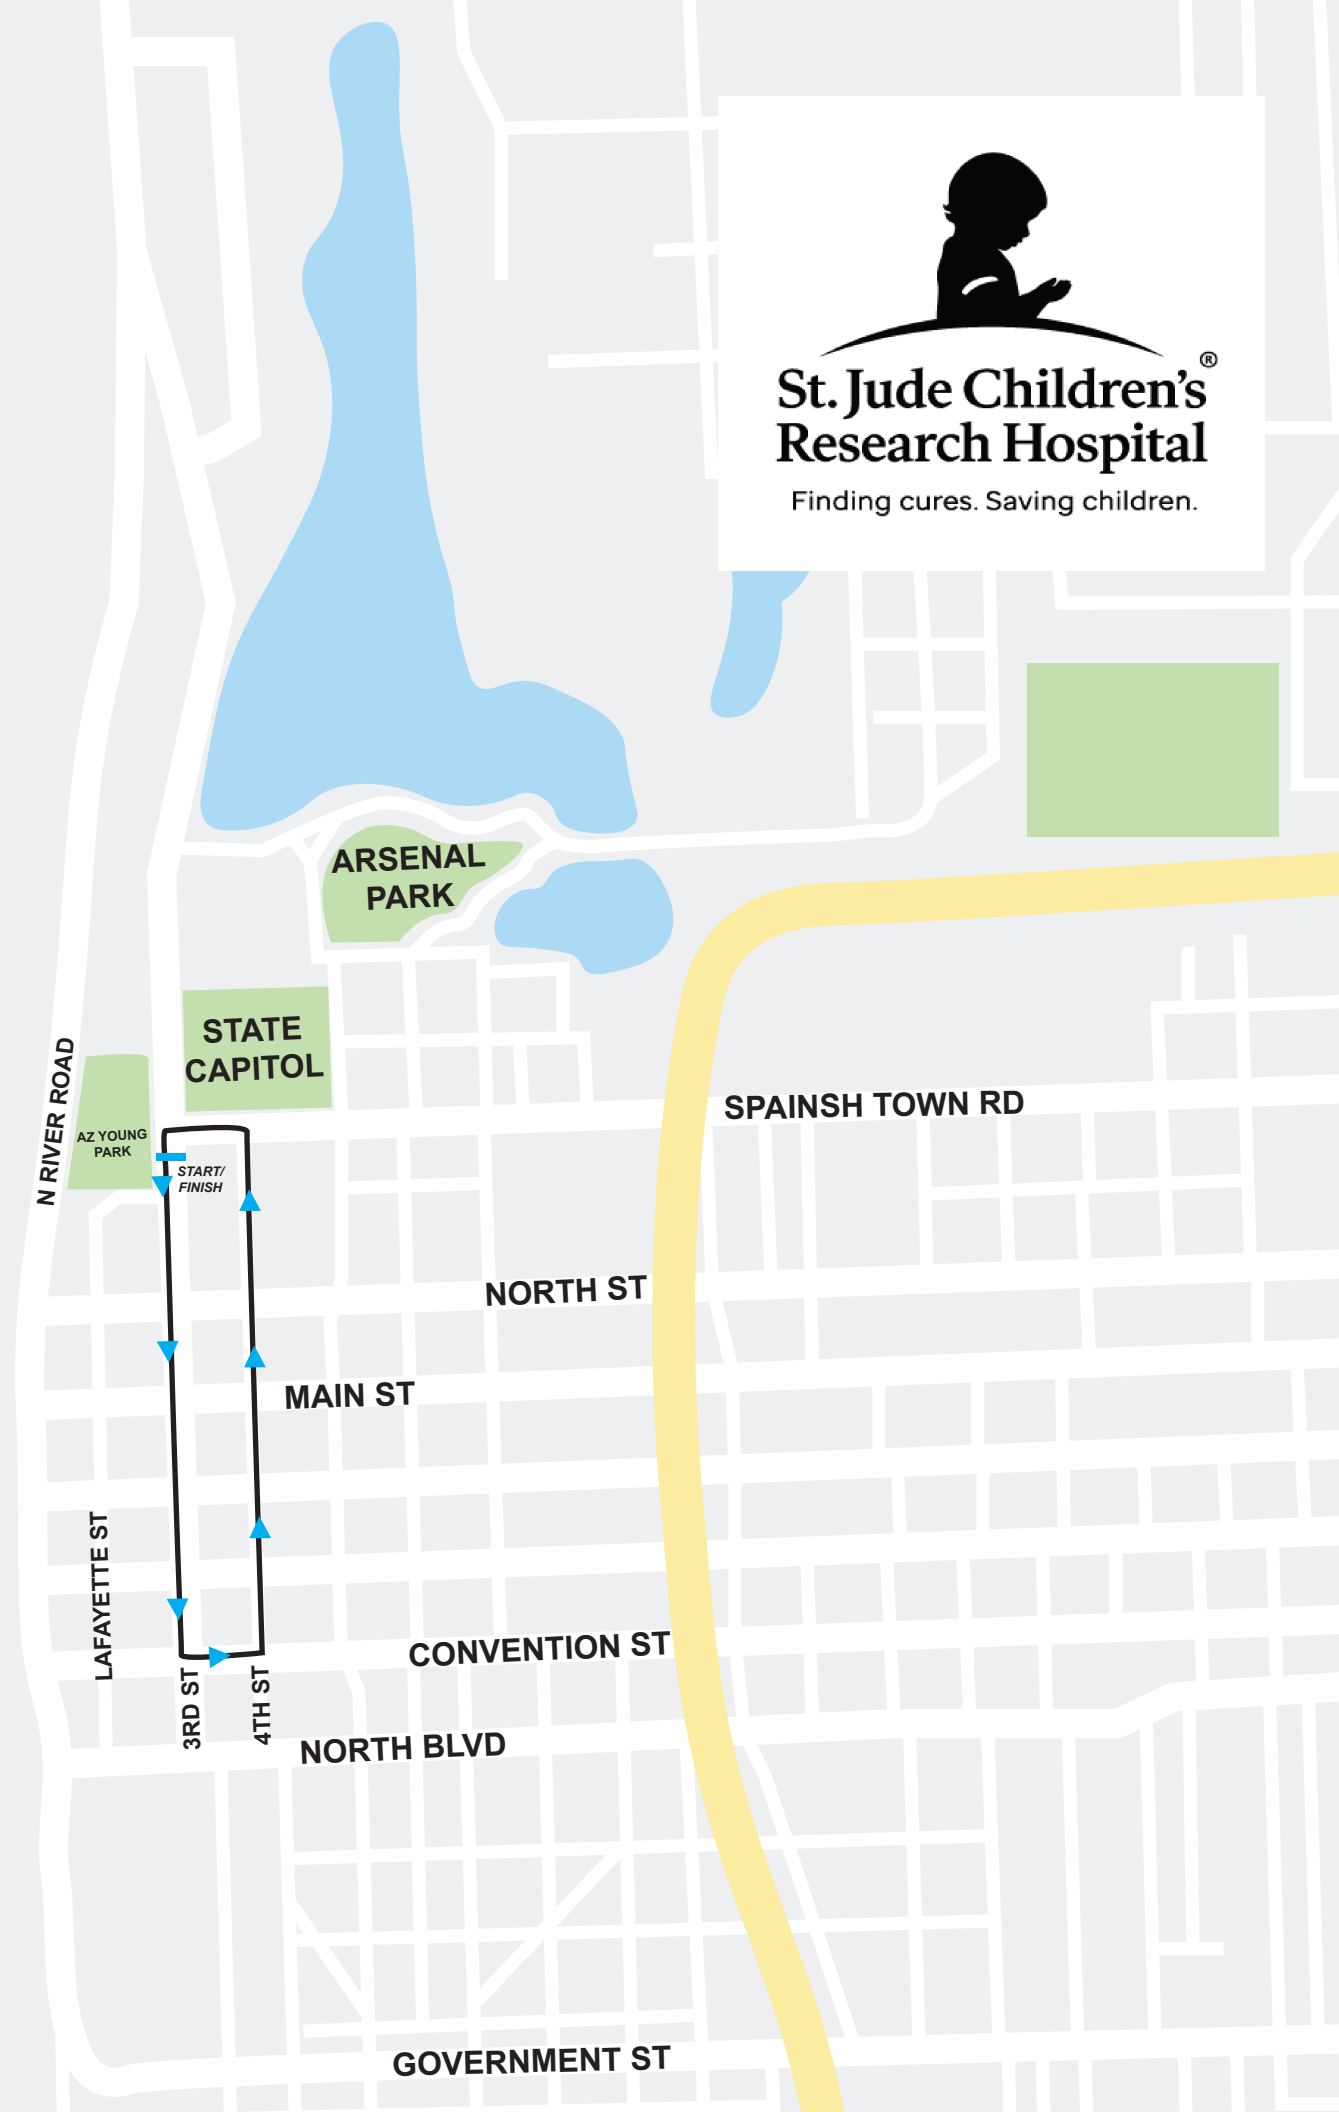

St. Jude Children's Research Hospital

Finding cures. Saving children.

-  AID STATION LOCATION
-  MILE MARKER LOCATION

St. Jude Children's Research Hospital

Finding cures. Saving children.

ARSENAL PARK

STATE CAPITOL

AZ YOUNG PARK

START/
FINISH

N RIVER ROAD

SPANISH TOWN RD

NORTH ST

MAIN ST

LAFAYETTE ST

3RD ST

4TH ST

CONVENTION ST

NORTH BLVD

GOVERNMENT ST